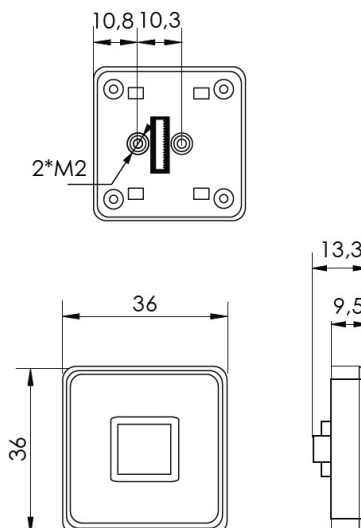

PRODUCT SHEET

Description:

Mifare1 Lock W/Fingerprint "Mini", 61x61x22mm, Black ABS, No Accessories, No Striker, No Batteries, 1xCR123A Lithium, Office to Be Used, Can be Programed to Public, Private or, Office Mode, W/Non Locking & Low Battery Alarm

Item number:

14.60.290-5

Units	Box	Carton	HS Code	Barcode
Pcs.	1	20	8301300000	 5704866513777

Lock Panel installation

SISO A/S

Mileparken 11
DK-2740 Skovlunde
Denmark
VAT: 24786013

Phone +45 45 830 900

www.siso.dk
siso@siso.dk